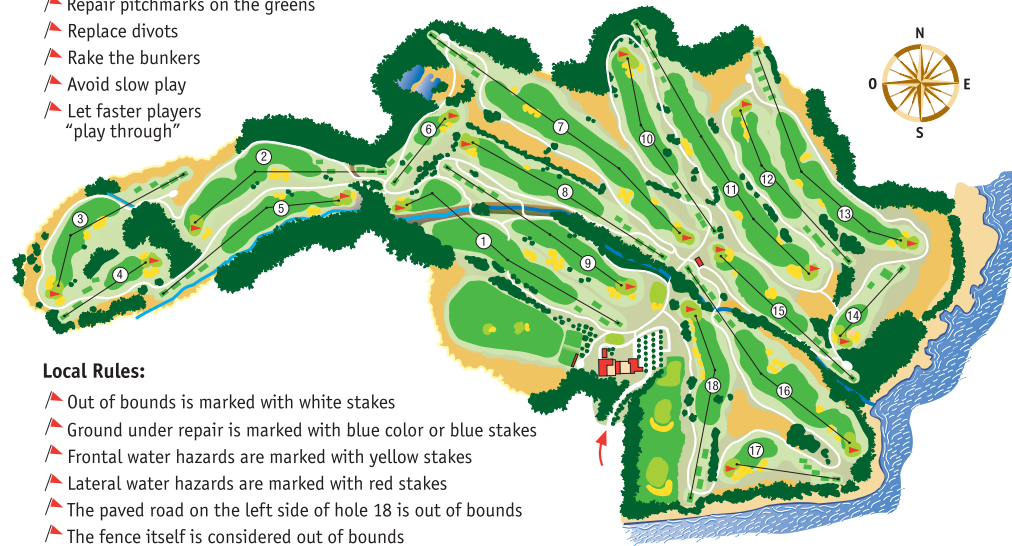

Pin Positions: White Flag: Back of green
 Yellow Flag: Center of green
 Red Flag: Front of green

Distance Markers: white 200 m / yellow 150 m / red 100 m on fairways are marked to the front of green

Etiquette (please remember):

- ▲ Softspikes only
- ▲ No practice swings on tees
- ▲ Repair pitchmarks on the greens
- ▲ Replace divots
- ▲ Rake the bunkers
- ▲ Avoid slow play
- ▲ Let faster players "play through"

Local Rules:

- ▲ Out of bounds is marked with white stakes
- ▲ Ground under repair is marked with blue color or blue stakes
- ▲ Frontal water hazards are marked with yellow stakes
- ▲ Lateral water hazards are marked with red stakes
- ▲ The paved road on the left side of hole 18 is out of bounds
- ▲ The fence itself is considered out of bounds
- ▲ If a young staked tree interferes with your swing or stand, you may take a free drop

You will find lavatories and toilets on the 5th Tee and nearby Green 7, Tee 10 and Green 15.
 HALFWAY HOUSE between the Greens 7 and 15 and the Tees 8, 10 and 16.

Carretera del Faro s/n · Tel. (34) 971 54 95 60
 E-07400 Puerto de Alcudia (Mallorca)
info@golf-alcanada.com · www.golf-alcanada.com

The rules approved by the Royal Spanish Golf Federation and the Royal & Ancient Golf of St. Andrew shall apply.

The average time to play Alcanada for four players walking is 4:38 hours