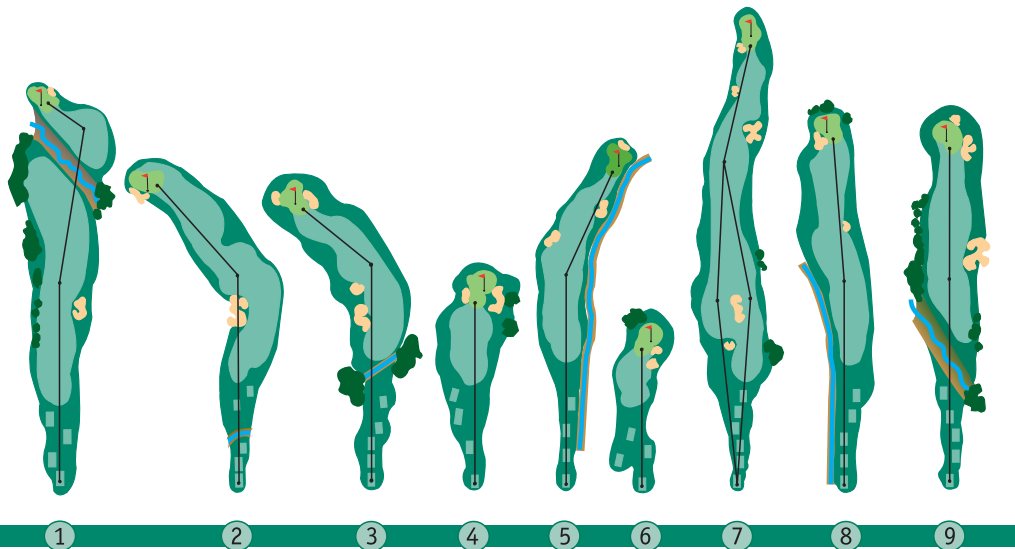

Pin Positions: White Flag: Back of green
 Yellow Flag: Center of green
 Red Flag: Front of green

Distance Markers: white 200 m / yellow 150 m / red 100 m on fairways are marked to the front of green

Etiquette (please remember):

- ▲ Softspikes only
- ▲ No practice swings on tees
- ▲ Repair pitchmarks on the greens
- ▲ Replace divots
- ▲ Rake the bunkers
- ▲ Avoid slow play
- ▲ Let faster players "play through"

Local Rules:

- ▲ Out of bounds is marked with white stakes
- ▲ Ground under repair is marked with blue color or blue stakes
- ▲ Frontal water hazards are marked with yellow stakes
- ▲ Lateral water hazards are marked with red stakes
- ▲ The paved road on the left side of hole 18 is out of bounds
- ▲ The fence itself is considered out of bounds
- ▲ If a young staked tree interferes with your swing or stand, you may take a free drop

The rules approved by the Royal Spanish Golf Federation and the Royal & Ancient Golf of St. Andrew shall apply.

The average time to play Alcanada for four players walking is 4:38 hours