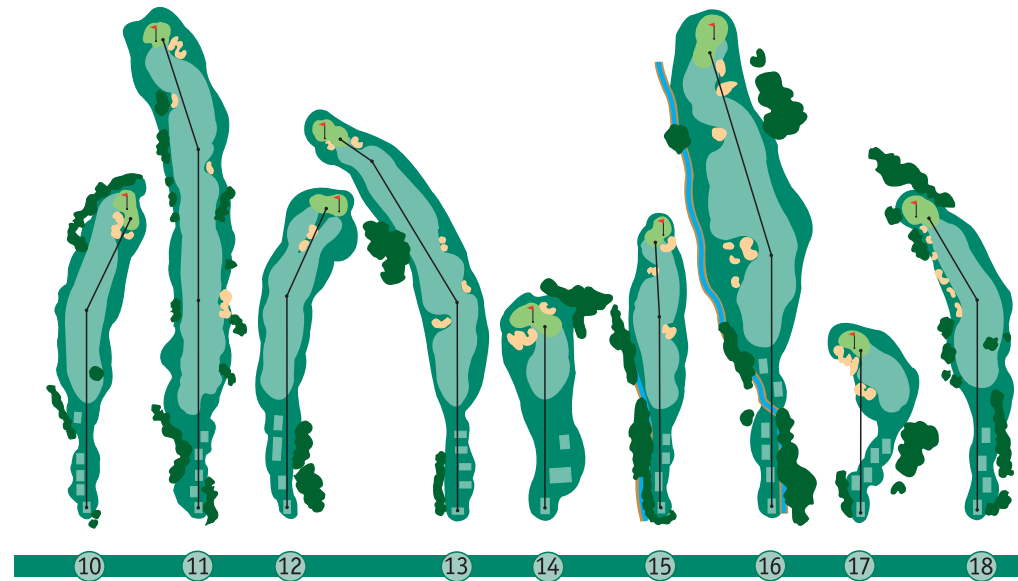

Pin Positions: White Flag: Back of green
 Yellow Flag: Center of green
 Red Flag: Front of green

Distance Markers: white 200 m / yellow 150 m / red 100 m on fairways are marked to the front of green

Etiquette (please remember):

- ▲ Softspikes only
- ▲ No practice swings on tees
- ▲ Repair pitchmarks on the greens
- ▲ Replace divots
- ▲ Rake the bunkers
- ▲ Avoid slow play
- ▲ Let faster players "play through"

Local Rules:

- ▲ Out of bounds is marked with white stakes
- ▲ Ground under repair is marked with blue color or blue stakes
- ▲ Frontal water hazards are marked with yellow stakes
- ▲ Lateral water hazards are marked with red stakes
- ▲ The paved road on the left side of hole 18 is out of bounds
- ▲ The fence itself is considered out of bounds
- ▲ If a young staked tree interferes with your swing or stand, you may take a free drop

CLUB DE GOLF ALCANADA

SCORECARD

PLAYER _____ PLAYER'S SIGNATURE _____

HCP _____ DATE _____ MARKER'S SIGNATURE _____

Golf Course Architects
Robert Trent Jones Jr.

PORSCHE

HOLE		1	2	3	4	5	6	7	8	9	OUT
WHITE/SSS 72	VC 74,8 VS 138	458	387	335	188	376	156	579	416	397	3292
YELLOW/SSS 72	VC 73,0 VS 135	450	368	314	160	353	137	561	398	374	3115
GREEN/SSS 72	VC 71,7 VS 137	415	352	302	146	343	128	544	384	346	2960
BLUE/SSS 72	VC 76,4 VS 138	401	350	299	132	323	127	542	365	346	2885
RED/SSS 72	VC 73,8 VS 133	373	294	280	124	289	106	523	341	324	2654
PAR		5	4	4	3	4	3	5	4	4	36
HCP		11	4	12	16	7	17	3	1	5	

10	11	12	13	14	15	16	17	18	IN	OUT	TOTAL	HCP	NET
363	554	347	514	167	326	435	213	348	3267	3292	6559		
348	535	324	492	145	297	418	194	325	3078	3115	6193		
333	517	294	424	142	283	395	181	315	2884	2960	5844		
333	516	294	410	140	264	335	164	304	2760	2885	5645		
307	494	280	389	114	244	332	157	270	2587	2654	5241		
4	5	4	5	3	4	4	3	4	36	36	72		
10	6	8	18	14	13	2	9	15			72		